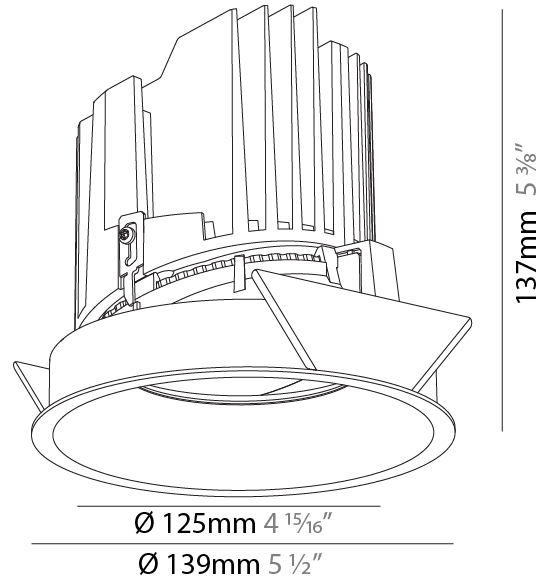

GENERAL

Series: Bioniq
 Subseries: Bioniq Round Adjustable
 Brand: Prolicht
 Division: Architectural
 Mounting Type: Recessed
 Mounting Location: Ceiling
 Subcategory: Downlight

PHYSICAL

Shape: Round
 Diameter (mm): 139
 Diameter (in): 5 1/2
 Height (mm): 137
 Height (in): 5 3/8
 Ceiling Thickness (mm): 10 / 12.5 / 15
 Ceiling Thickness (in): 3/8 or 1/2 or 9/16
 Min. Recessing Depth (mm): 150
 Min. Recessing Depth (in): 5 7/8
 Light Distribution: Adjustable / Downlight
 Weight (kg): 0.849
 Weight (lbs): 1.87
 Fixture Finish: SSR / BKV / CWI / CRY / HAB / UFT / ITA / RUA / FTG / MYG / LOD / PUS / FRO / FUP / KIA / POP / BLS / SPG / MEY / GOH / GUM / CHC / COM / ABZ / JAG / OBR / MOS / ROR
 Fixture Material: Aluminum Die Cast
 Cut-out Measurements: 130mm / 5 1/8"

GENERAL

Series: Bioniq
 Subseries: Bioniq Round Semi Adjustable
 Brand: Prolight
 Division: Architectural
 Mounting Type: Recessed
 Mounting Location: Ceiling
 Subcategory: Downlight

PHYSICAL

Shape: Round
 Diameter (mm): 139
 Diameter (in): 5 1/2
 Height (mm): 137
 Height (in): 5 3/8
 Ceiling Thickness (mm): 10 / 12.5 / 15
 Ceiling Thickness (in): 3/8 or 1/2 or 9/16
 Min. Recessing Depth (mm): 150
 Min. Recessing Depth (in): 5 7/8
 Light Distribution: Adjustable / Downlight
 Weight (kg): 0.814
 Weight (lbs): 1.79
 Fixture Finish: SSR / BKV / CWI / CRY / HAB / UFT / ITA / RUA / FTG / MYG / LOD / PUS / FRO / FUP / KIA / POP / BLS / SPG / MEY / GOH / GUM / CHC / COM / ABZ / JAG / OBR / MOS / ROR
 Fixture Material: Aluminum Die Cast
 Cut-out Measurements: 130mm / 5 1/8"

LED

Number of LEDs: 1
 Color Temperature (°K): 2700 / 3000 / 3500 / 4000
 Max. Delivered Lumen (lm): 870 / 970 / 1039 / 1060
 Nominal Lumen (lm): 960 / 1070 / 1156 / 1180
 CRI: >90 CRI
 Efficiency (%): 90.5
 Lamp Life (hrs): 50000

OPTICAL

Reflector°: 10
 Adjustability: Rotational 355°; Tilt 10°

RATINGS AND CERTIFICATIONS

Certified By: Certified for North American Standards
 IP rating: IP20

BIONIQ ROUND SEMI ADJUSTABLE RECESSED

A35299-