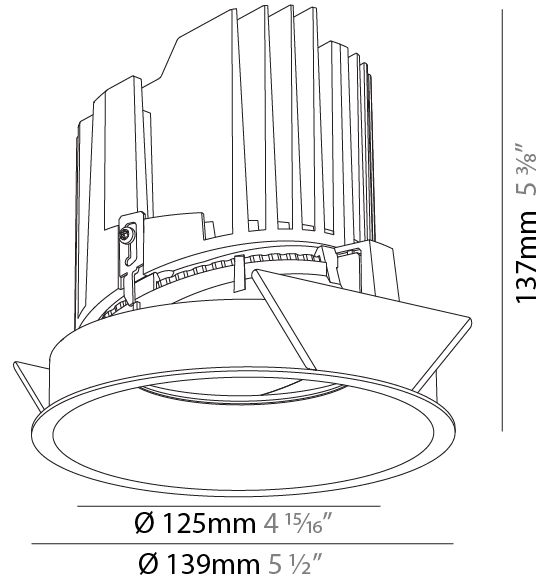

GENERAL

Series: Bioniq
 Subseries: Bioniq Round Semi Adjustable
 Brand: Prolight
 Division: Architectural
 Mounting Type: Recessed
 Mounting Location: Ceiling
 Subcategory: Downlight

PHYSICAL

Shape: Round
 Diameter (mm): 139
 Diameter (in): 5 1/2
 Height (mm): 137
 Height (in): 5 3/8
 Ceiling Thickness (mm): 10 / 12.5 / 15
 Ceiling Thickness (in): 3/8 or 1/2 or 9/16
 Min. Recessing Depth (mm): 150
 Min. Recessing Depth (in): 5 7/8
 Light Distribution: Adjustable / Downlight
 Weight (kg): 0.814
 Weight (lbs): 1.79
 Fixture Finish: SSR / BKV / CWI / CRY / HAB / UFT / ITA / RUA / FTG / MYG / LOD / PUS / FRO / FUP / KIA / POP / BLS / SPG / MEY / GOH / GUM / CHC / COM / ABZ / JAG / OBR / MOS / ROR
 Fixture Material: Aluminum Die Cast
 Cut-out Measurements: 130mm / 5 1/8"

GENERAL

Series: Bioniq
 Subseries: Bioniq Round Semi Adjustable
 Brand: Prolight
 Division: Architectural
 Mounting Type: Recessed
 Mounting Location: Ceiling
 Subcategory: Downlight

PHYSICAL

Shape: Round
 Diameter (mm): 139
 Diameter (in): 5 1/2
 Height (mm): 137
 Height (in): 5 3/8
 Ceiling Thickness (mm): 10 / 12.5 / 15
 Ceiling Thickness (in): 3/8 or 1/2 or 9/16
 Min. Recessing Depth (mm): 150
 Min. Recessing Depth (in): 5 7/8
 Light Distribution: Adjustable / Downlight
 Weight (kg): 0.851
 Weight (lbs): 1.88
 Fixture Finish: SSR / BKV / CWI / CRY / HAB / UFT / ITA / RUA / FTG / MYG / LOD / PUS / FRO / FUP / KIA / POP / BLS / SPG / MEY / GOH / GUM / CHC / COM / ABZ / JAG / OBR / MOS / ROR
 Fixture Material: Aluminum Die Cast
 Cut-out Measurements: 130mm / 5 1/8"

OPTICAL

Reflector°: 10
 Adjustability: Rotational 355°; Tilt 10°

RATINGS AND CERTIFICATIONS

Certified By: Certified for North American Standards
 IP rating: IP54

130mm 5 1/8"	150mm 5 7/8"	10 15mm 3/8" 9/16"	10°	355°		